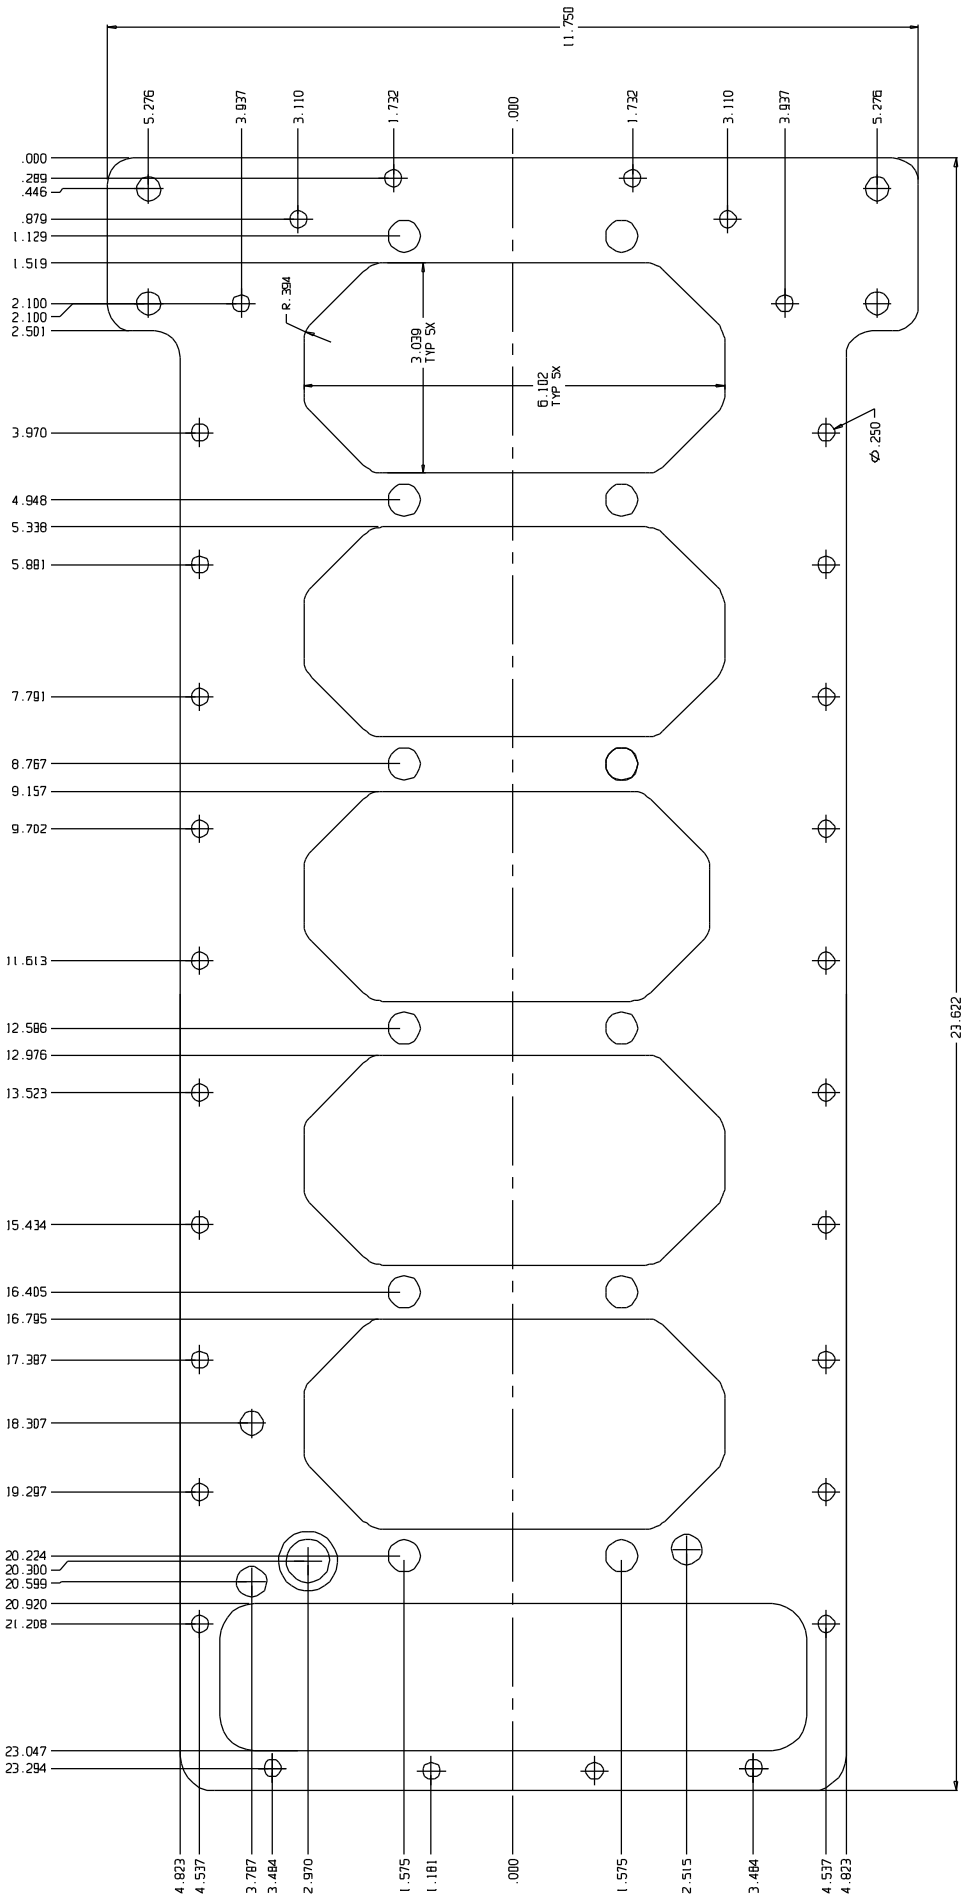

REVISIONS
DATE APPROVED

SIGNATURE	DATE	250 SUMMIT RD KEENE N.H. 03431 (603) 352-4515
CHKD R. J. K.	1/23/2014	KONTECHDESIGN
APPD		Engine Girdle
SCALE: 1:1		
ADD'L SHEETS (PLUGS):		
SHEET 1 OF 1	SIZE CODE	REV.
		PART NO.

DIMENSIONS IN INCHES

23.622