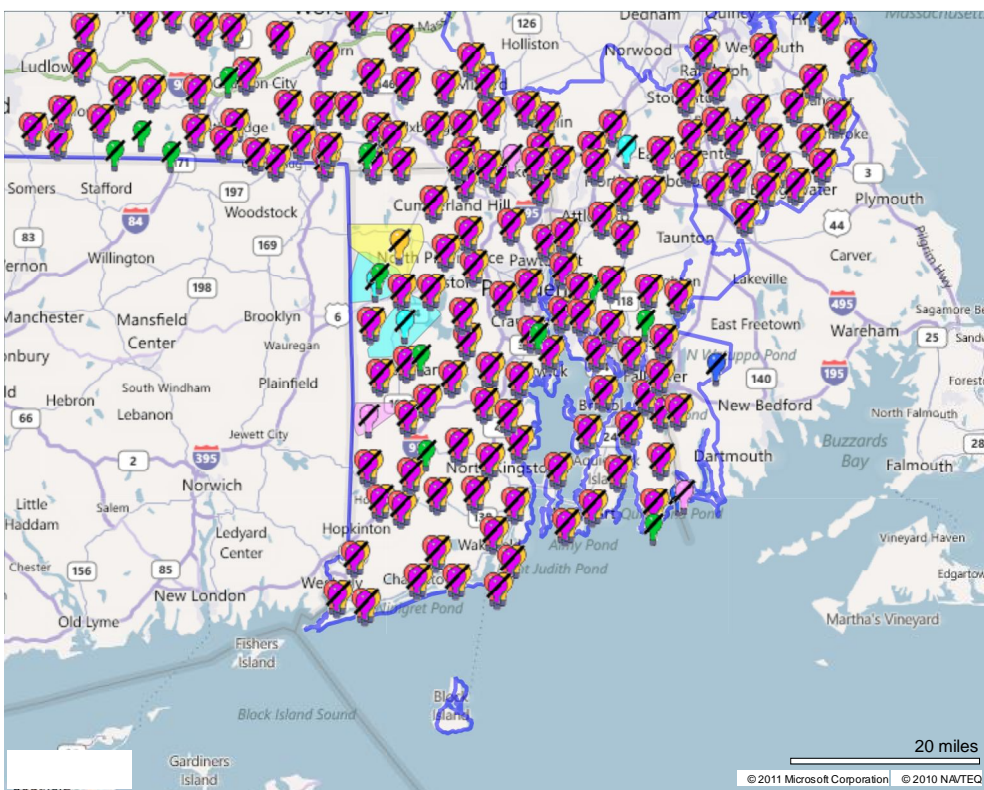

THE POWER OF ACTION

Rhode Island-Electric

[Your Account](#)

[For Your Home](#)

[For Your Business](#)

[Legend](#) [Summary](#) [Learn More](#)

Locations Areas

- >5000 Customers Out
- 1001-5000 Customers Out
- 501-1000 Customers Out
- 51-500 Customers Out
- 5-50 Customers Out
- <5 Customers Out
- Multiple Outages
- Service Area Boundary
- [More...](#)

Service Territory Overlay

[Go To](#) [Favorite Locations](#)

[Go To Overview](#)

Go To Address (zip or street,city,state):

139 Railroad street

Go To County

Last Update: Aug 31, 8: 49 AM