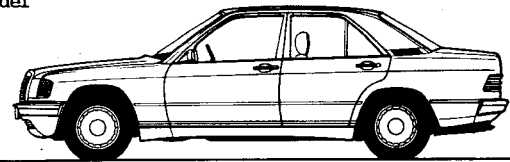

AERODYNAMIC ENHANCEMENTS	PART NO.	RETAIL	DEALER
FRONT AIR DAM			
All USA models.....	7880076	$ 595.00	$ 446.25
All European models to 9/85.....	7880008	495.00	371.25
'86 European models new design.....	7880372	495.00	371.25
SIDE SKIRTS all Models to 9/85.....			
'86 models new design.....	7880378	650.00	487.50
REAR DECK LID SPOILER.....			
Wing type with brake light.....	7880154	350.00	262.50
Wing type with brake light.....	7880383	495.00	371.25
REAR SKIRT			
All USA models.....	7880075	795.00	596.25
All European models to 9/85.....	7880020	575.00	431.25
'86 European models new design.....	7880380	650.00	487.50
BODY KIT: Front air dam; rear spoiler; side and rear skirts.			
USA models (Save $200.).....	7880821	2,215.00	1,661.25
European models to 9/85 (Save $305.).....	7880822	1,795.00	1,346.25
"WIDE" BODY KIT: Front air dam & 2 front fenders; special side & rear skirts; rear spoiler; steel quarter panel flares. Requires 9" and 10" wheels.....			
As above with suspension and 9" and 10" wheels.....	7880970	4,995.00	3,746.25
As above with suspension and 9" and 10" wheels.....	7880970	7,995.00	5,996.25
PERFORMANCE ENHANCEMENTS			
TUBULAR EXHAUST HEADERS			
Including downpipes.....	7490052	1,695.00	1,271.25
SPORT EXHAUST SYSTEMS - V-8			
USA models require headers.....	7490019	1,795.00	1,346.25
With German catalytic conv.....	7490819	3,495.00	2,621.25
With High perf. catalytic conv.....	7490919	3,895.00	2,921.25
ENGINE KITS AND CONVERSIONS			
See back panel			
DIFFERENTIALS-25% ABS Limited Slip**			
2.65 ratio - exchange.....	7350016/80		
2.82 ratio - exchange.....	7350019/80		
3.06 ratio - exchange.....	7350022/80		
3.27 ratio - exchange.....	7350027/80		
3.46 ratio - exchange.....	7350030/80	2,495.00	1,996.00
10-90% Gleason-Torsen ABS Limited Slip**			
2.65 ratio - exchange.....	7350816/80		
2.82 ratio - exchange.....	7350819/80		
3.06 ratio - exchange.....	7350822/80		
3.27 ratio - exchange.....	7350827/80		
3.46 ratio - exchange.....	7350830/80	3,395.00	2,716.00
4 PISTON CALIPER BRAKE KIT includes front rotors and calipers.....			
	7420012	3,485.00	2,970.75
SUSPENSION AND HANDLING ENHANCEMENTS			
LOWERED SUSPENSION KIT: 4 AMG springs and AMG gas pressure shocks.....			
Self leveling suspension.....	7320059	1,795.00	1,346.25
	7320060	2,295.00	1,721.25
AMG WHEELS price each wheel*			
7 x 15 Silver Center, C-type.....	7400039	450.00	337.50
8 x 16 V1 Silver Center.....	7400117	495.00	371.25
8 x 16 V2 Silver Center.....	7400100	495.00	371.25
8 x 17 Silver - 11mm offset.....	7400097	595.00	446.25
9 x 16 V1 Silver Center.....	7400048	795.00	596.25
9 x 16 V2 Silver Center.....	7400101	795.00	596.25
Painted Centers - per wheel....	40027	50.00	37.50
TIRE AND WHEEL* COMBINATIONS			
215/60R15 Eagle GT 7 x 15.....	7400839	2,525.00	1,893.75
225/50VR16 Gatorback 8 x 16.....	7400900	2,875.00	2,156.25
225/245VR16 " 8 & 9 x 16.....	7400801	3,285.00	2,463.75
235/45VR17 Pirelli P700 8 x 17.....	7400811	5,125.00	3,843.75
235/45VR17 Michelin MX 8 x 17.....	7400911	4,895.00	3,671.75
INTERIOR/EXTERIOR APPOINTMENTS			
AMG/MOMO STEERING WHEEL M40 & Hub			
Black.....	7460830	440.00	330.00
Color - specify color.....	7460830/000	695.00	521.25
MATCHING WOOD CONSOLE COMPARTMENT			
Burl Wood.....	7810122	335.00	251.25
Zebra Wood.....	7810127	275.00	206.25
SHIFT KNOB			
Burl Wood - automatic.....	7810007	395.00	296.25
Zebra Wood - automatic.....	7810006	195.00	146.25
BURL WOOD KIT for door map pockets & door handle panels.....			
	7810124	2,295.00	1,721.25
AMG TRUNK LID EMBLEM			
Chrome Finish.....	7810008	55.00	41.25
Matte Black Finish.....	7810009	55.00	41.25
Gold-Plated Finish.....	7810903	149.95	112.46